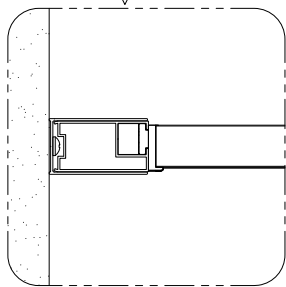

Tools required (Tools not provided)

Installation Instructions

1.

	L	W
760x900	730-750	870-890
800x1000	770-790	970-990
800x1200	770-790	1170-1190

1-1	⓪3 x2	
1-2	Ø6x40mm	
1-3	⓪5 x6	
1-4		

2.

open

close

3.

open

close

4.

5.

Step A: Locate the rollers into the top and bottom rails.

6.

Step B: Please adjust the top roller up and down with the screw shown below using a screwdriver