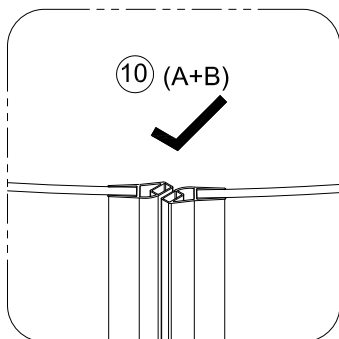

Tools required (Tools not provided)

Installation Instructions

1.

	L	W
760x900	730-750	870-890
800x1000	770-790	970-990
800x1200	770-790	1170-1190

1-1	⓪3 x2	
1-2	Ø6x40mm	
1-3	⓪5 x6	
1-4		

2.

open

close

3.

open

close

4.

5.

Step A: Locate the rollers into the top and bottom rails.

6.

Step B: Please adjust the top roller up and down with the screw shown below using a screwdriver