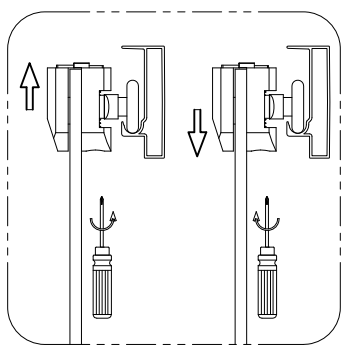

Tools required (Tools not provided)

Installation Instructions

1.

	L	W
760x900	730-750	870-890
800x1000	770-790	970-990
800x1200	770-790	1170-1190

1-1	⓪3 x2	
1-2	Ø6x40mm	
1-3	⓪5 x6	
1-4		

2.

open

close

3.

open

close

4.

5.

Step A: Locate the rollers into the top and bottom rails.

6.

Step B: Please adjust the top roller up and down with the screw shown below using a screwdriver