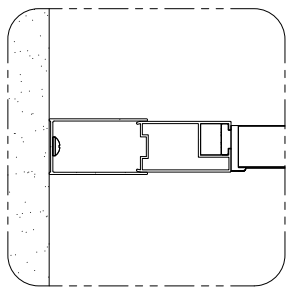

Tools required (Tools not provided)

Installation Instructions

1.

	L	W
760x900	730-750	870-890
800x1000	770-790	970-990
800x1200	770-790	1170-1190

1-1	⓪3 x2	
1-2	Ø6x40mm	
1-3	⓪5 x6	
1-4		

2.

open

close

3.

open

close

4.

5.

Step A: Locate the rollers into the top and bottom rails.

6.

Step B: Please adjust the top roller up and down with the screw shown below using a screwdriver